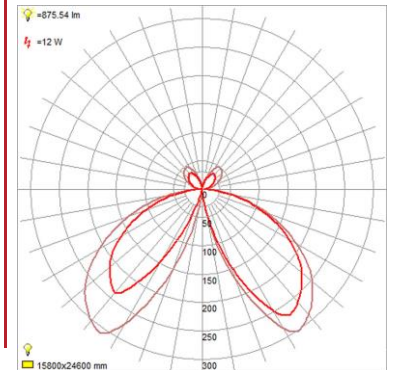

Dimmable: No Nominal Lumens 1400 Lm
CRI: 90 Delivered Lumens: 875 Lm
CCT: 3000K
Recommended Dimmers:

ADDITIONAL NOTES

Project Name: _____
Location: _____
Type: _____
Quantity: _____
Notes:

LINE DRAWING

IES FILE