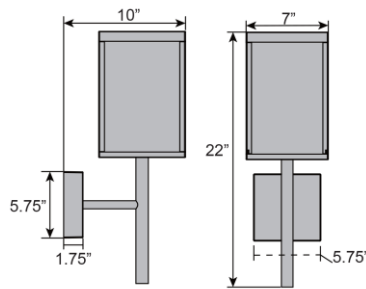

LINE DRAWING